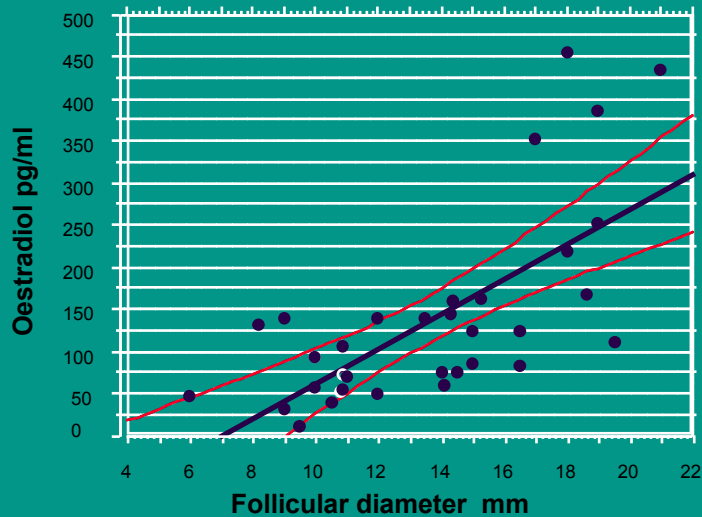

# THE MENSTRUAL CYCLE

# THE MENSTRUAL CYCLE

$$\text{Oestr} = -142.692 + 20.591 * \text{Foll. Diam } R = 0.694$$

$$\text{Foll. Diam} = 17.783 + .997 * \text{Days } R = 0.787$$