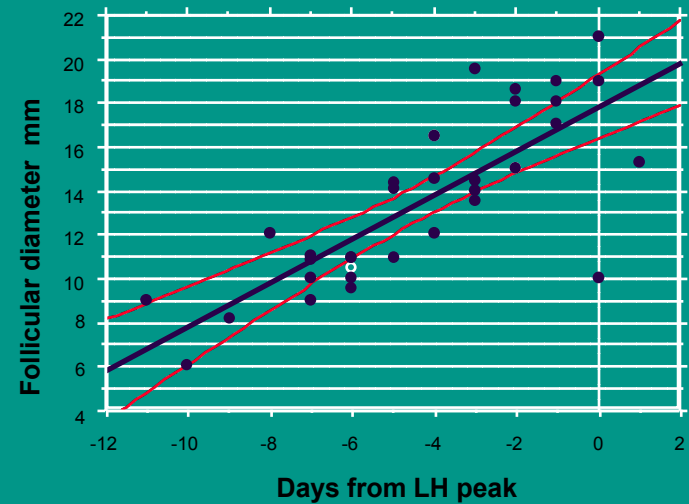

# THE MENSTRUAL CYCLE

# THE MENSTRUAL CYCLE

$$\text{Oestr} = -142.692 + 20.591 * \text{Foll. Diam } R = 0.694$$

$$\text{Foll. Diam} = 17.783 + .997 * \text{Days } R = 0.787$$